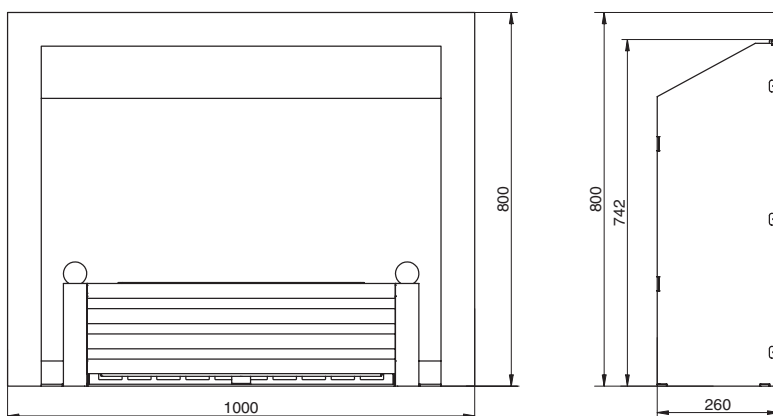

Dimensions	WxHxD 887x742x260 mm
Bio-Ethanol Storage	ca. 9 l
Colours	Chrom
Finish	powder coated Nero with a black back wall. / SCHOTT ROBAX® Glass

Colours

Chrom

The City with Automatic-Burner

High quality materials in every detail.