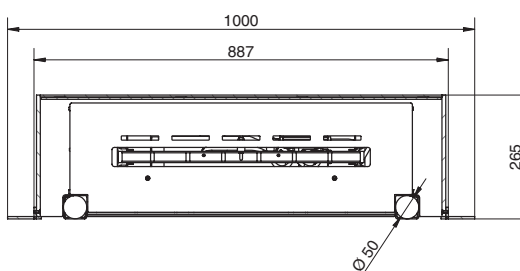

Dimensions	WxHxD 887x742x260 mm
Bio-Ethanol Storage	ca. 9 l
Colours	Chrom
Finish	powder coated Nero with a black back wall. / SCHOTT ROBAX® Glass

Colours

Chrom

The City with Automatic-Burner

High quality materials in every detail.