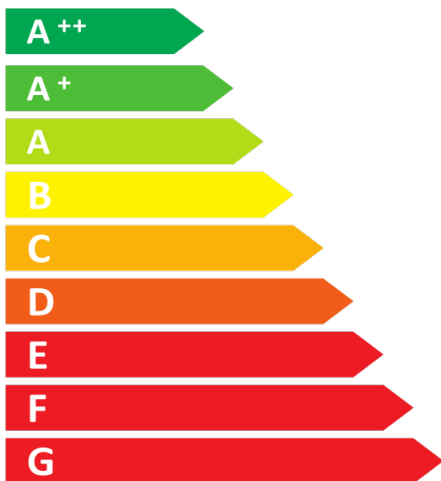

**ENERG**  
енергия · ενεργεια

Heizkassette 1200 3RL

**A+**

Icon showing a window, a lamp, and a radiator with heat waves, representing heating power.

**8.0**  
kW

Icon showing a refrigerator, a radiator with heat waves, and an arrow pointing left, representing cooling power.