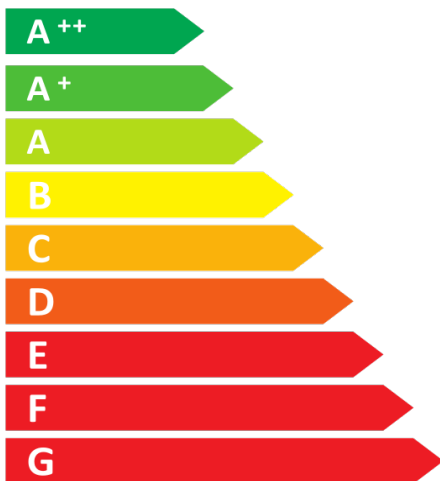

**ENERG**  
енергия · ενεργεια

Heizkassette 1300 2R

**A+**

Icon showing a window, a lamp, and a radiator, representing heating power.

**8.0**  
kW

Icon showing a refrigerator, a radiator, and an arrow pointing left, representing cooling power.