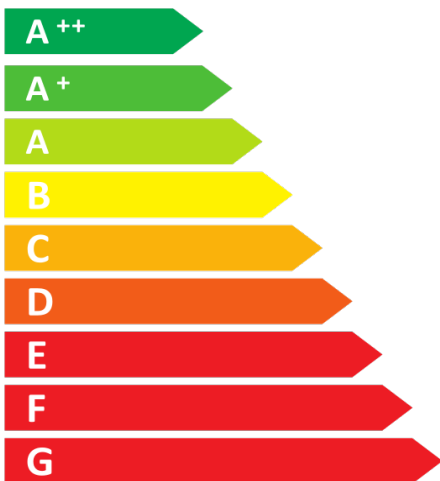

ENERG

енергия · ενεργεια

Heizkassette 1300 2L

A+

Icon representing heating power: a window, a lamp, and a radiator with wavy lines above it.

8.0
kW

Icon representing cooling power: a refrigerator, a radiator with wavy lines, and an arrow pointing left.