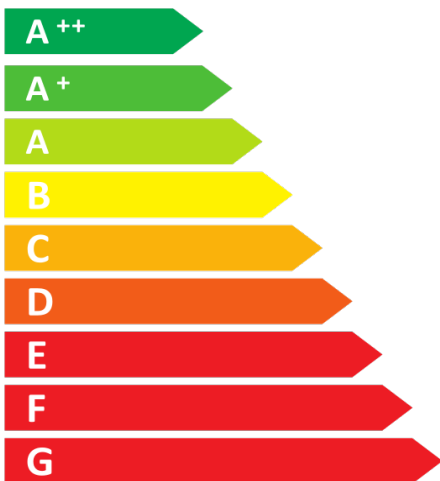

# ENERG

енергия · ενεργεια

## Heizkassette 1000 2L

**A+**

Icon showing a window, a lamp, and a radiator with heat waves, representing heating power.

**8.0**  
kW

Icon showing a refrigerator, a radiator with heat waves, and an arrow pointing left, representing cooling power.